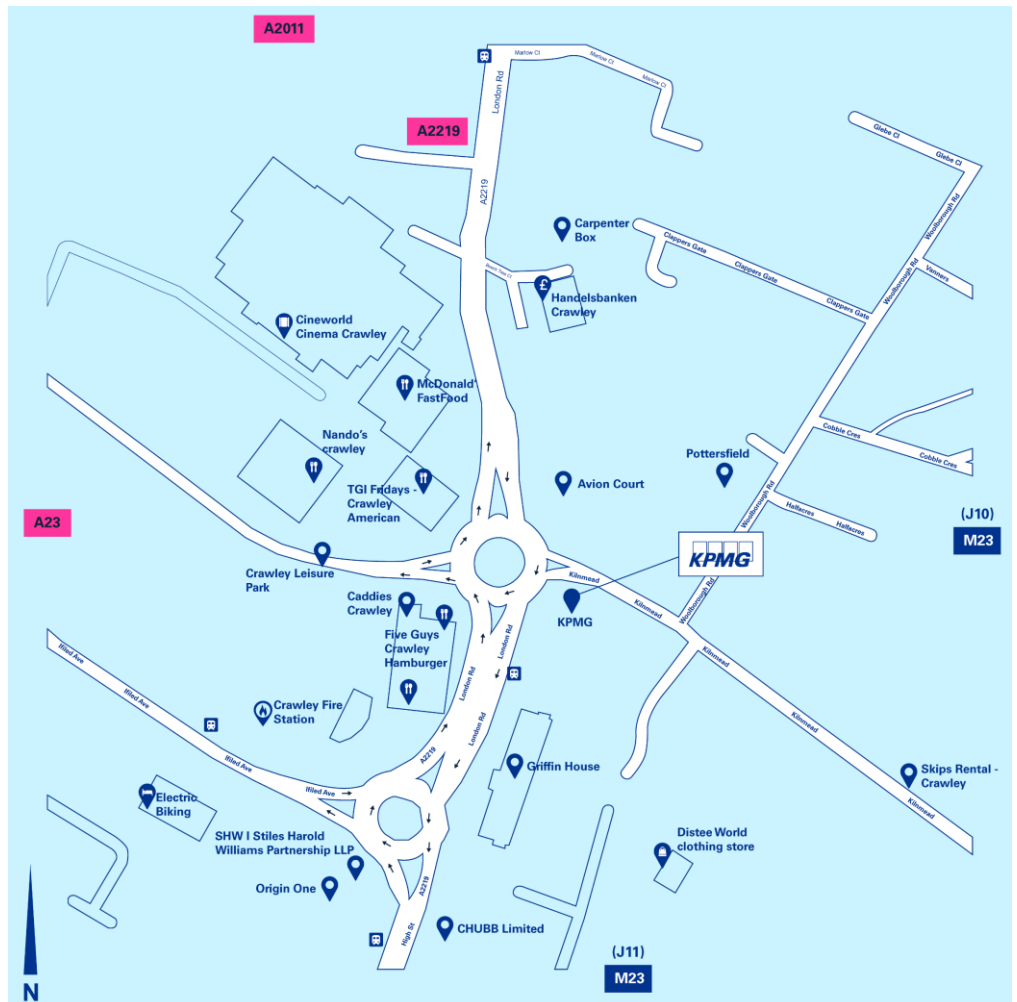

Gatwick

Office Locator

KPMG LLP (UK)

Global House, High St, Crawley RH10 1DQ

Switchboard: 01293 652 000

Visiting or travelling to Gatwick

Car

At the M23, junction 11 exit, take the Brighton Road/B2114 exit. At the roundabout, take the 3rd exit onto Brighton Road/A23. At Southgate Roundabout, take the 2nd exit onto Crawley Avenue/A23. At Cheals Roundabout, take the 2nd exit and stay on Crawley Avenue/A23. At Ifield Roundabout, take the 3rd exit onto Ifield Avenue. At the roundabout, take the 1st exit onto London Road/A2219. Enter the roundabout and the office will be located on the right.

Rail

The nearest station is Crawley Railway station which is a 10 minute walk to the office.

Parking

There are limited parking facilities at the Gatwick office. Please speak to your host to arrange a parking space. There are NCP car parks located a short walk from the office.