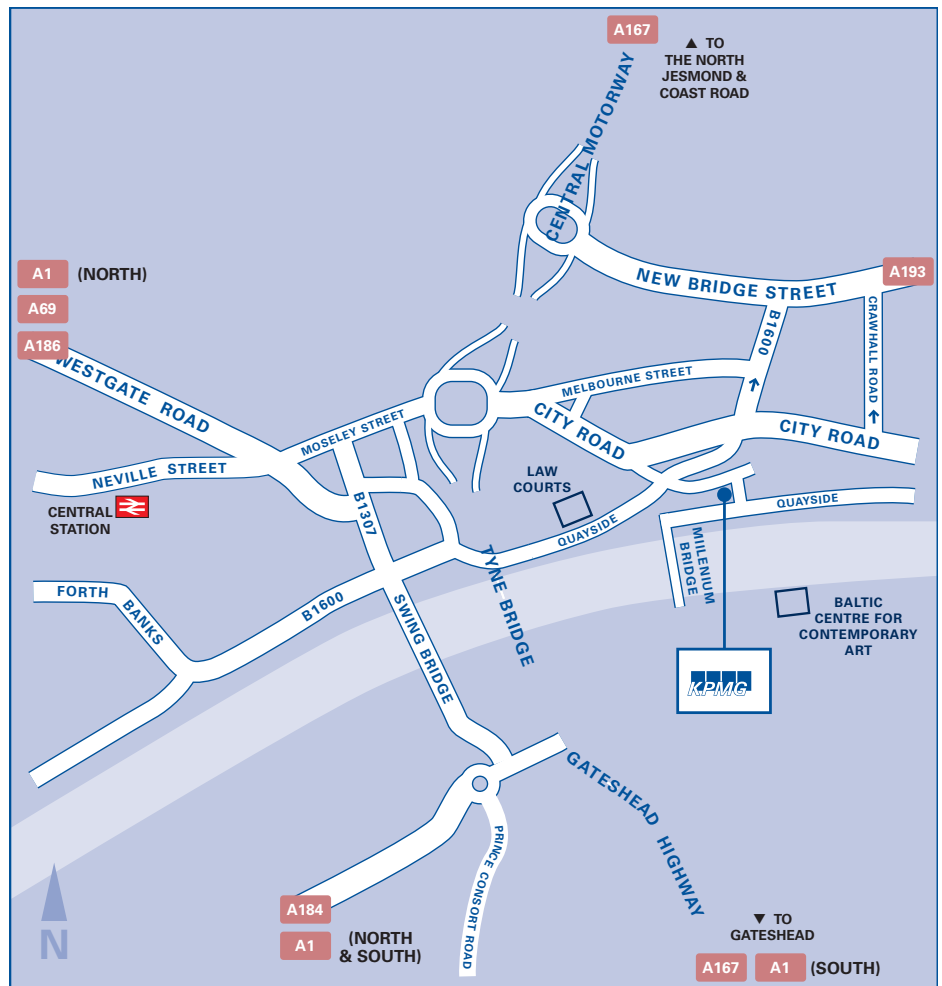

Newcastle

Office Locator

KPMG LLP (UK)

Quayside House, 110 Quayside, Newcastle upon Tyne, NE1 3DX

0191 401 3700

Visiting or travelling to Newcastle

Car

A167 (M) to City Road. Turn off at Quayside where the office is located.

Rail

The nearest station is Central Station.

Parking

Limited parking is available in the Sandgate car park which is situated behind the office.

Visitors must speak with the person they are visiting to organise a space prior to travelling.