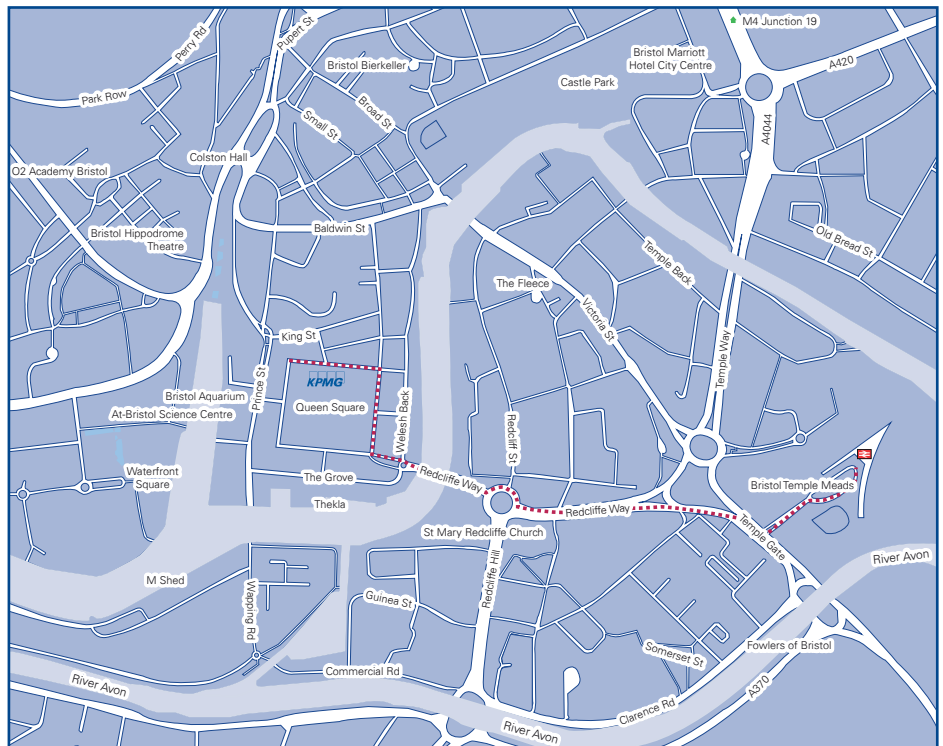

Bristol Office

Office Locator

KPMG LLP (UK)

66 Queen Square, Bristol BS1 4BE

Switchboard: 0117 905 4200

Visiting or travelling to Bristol

Car

M4 Junction 19, exit onto M32 towards Bristol
Bristol M32 Parkway
Continue onto Newfoundland St/A4032
Continue to follow A4032
Slight left onto Temple Way/A4044
Continue to follow A4044
At the roundabout, take the 2nd exit onto Temple Gate/A4
At the roundabout, take the 4th exit and stay on Temple Gate/A4
Continue straight onto Redcliffe Way/A4044
At the roundabout, take the 2nd exit onto Redcliffe Way
At the roundabout, take the 1st exit onto The Grove
Turn right onto Prince St
Turn right onto Middle Ave
Turn left onto Queen Square
Destination will be on the left

SAT NAV post code is BS1 4JP

Rail

The nearest station is Bristol Temple Meads, which is a ten minute walk from the office.

Parking

Parking is only available for Clients

www.kpmg.co.uk

Source: KPMG LLP (UK)